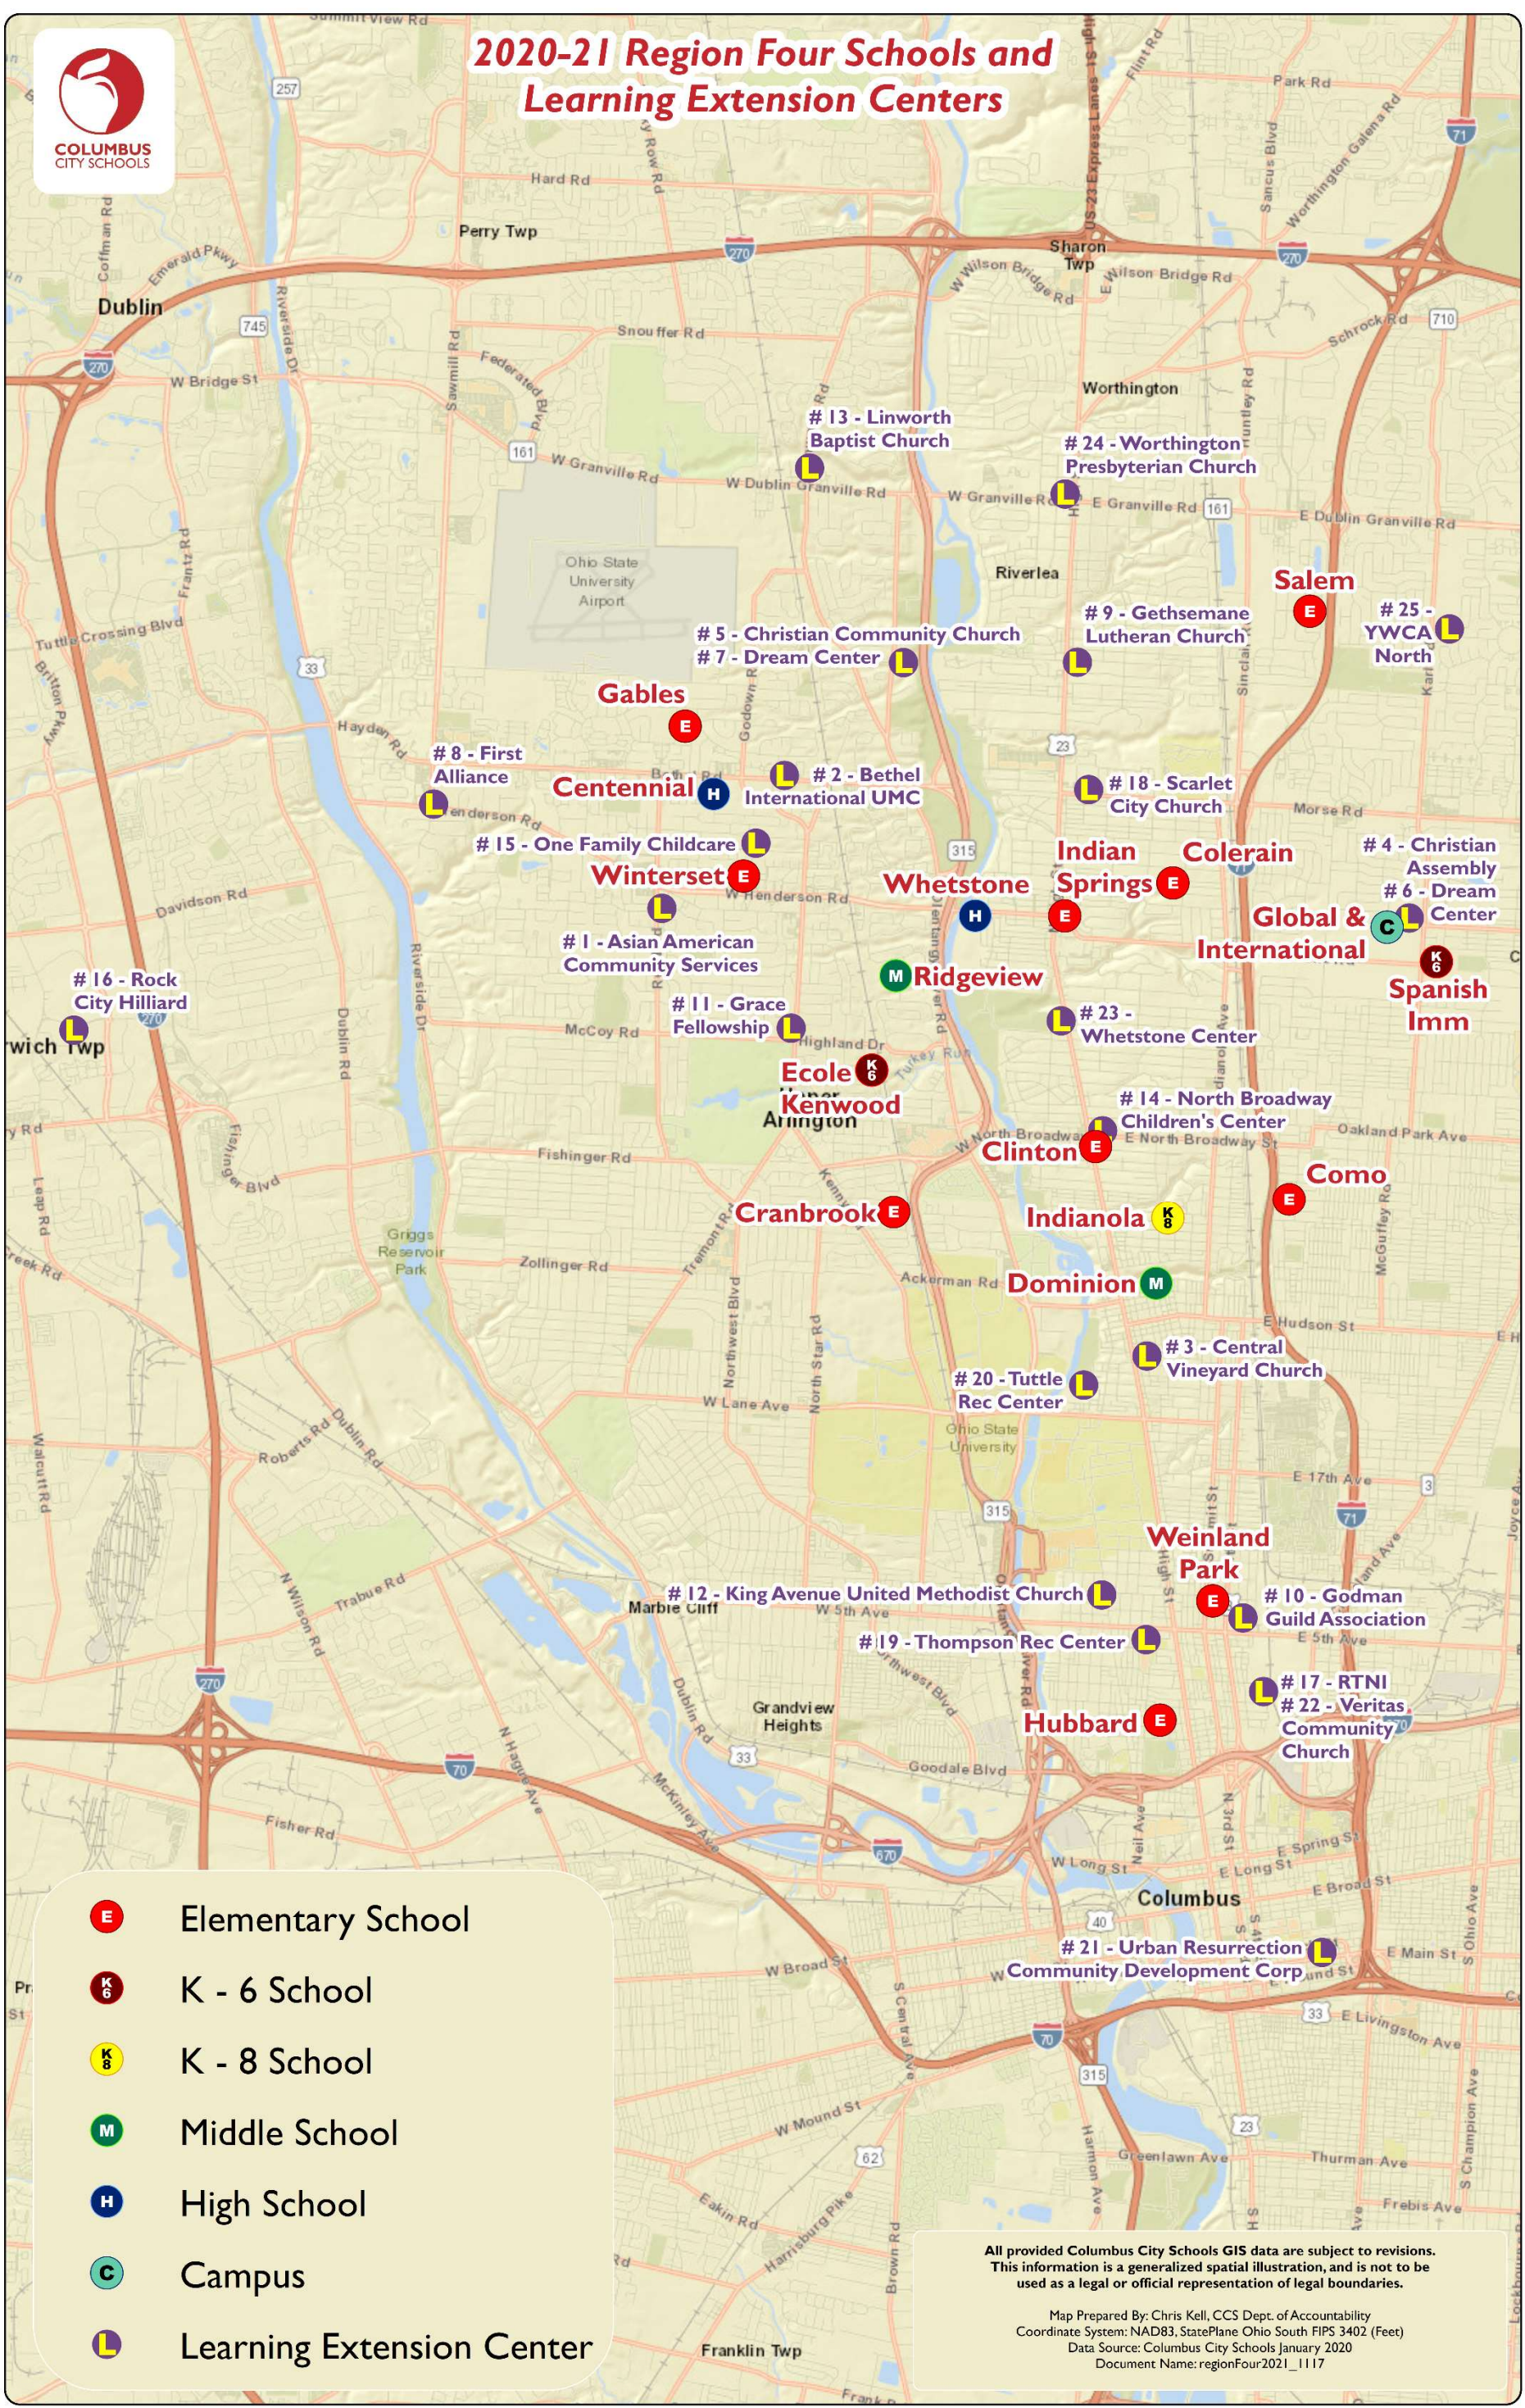

# 2020-21 Region Four Schools and Learning Extension Centers

- E Elementary School
- K6 K - 6 School
- K8 K - 8 School
- M Middle School
- H High School
- C Campus
- L Learning Extension Center

All provided Columbus City Schools GIS data are subject to revisions. This information is a generalized spatial illustration, and is not to be used as a legal or official representation of legal boundaries.

Map Prepared By: Chris Kell, CCS Dept. of Accountability  
 Coordinate System: NAD83, StatePlane Ohio South FIPS 3402 (Feet)  
 Data Source: Columbus City Schools January 2020  
 Document Name: regionFour2021\_1117